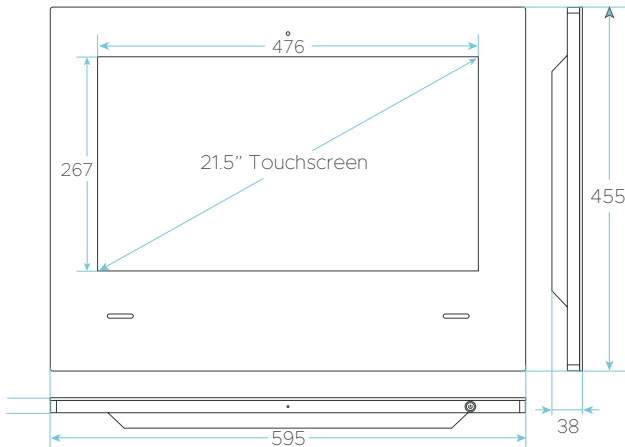

CONNECTIVITY

Wireless LAN

Model	IEEE 802.11a/b/g/n dual-band
Encryption Mode	WEP, WPA, WPA2
Wireless Projection	Support

Bluetooth

Version	V4.0
Built-in	Support

DESIGN

Mirror	Vanishing (Magic) Mirror
Casing	Metal, Aluminium
Size (H x W x D)	455 x 595 x 38mm
Keyhole Mounting	Yes
VESA Mount	100 x 100mm