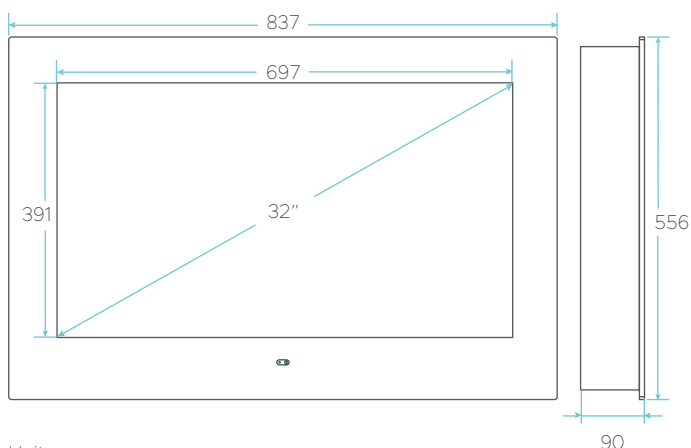

EP/EG/SG/DA-3200

Waterproof TV 32"/81cm

Due to the waterproof installation of the electronic components (according to protection class IP65), you can use the Smart devices carefree in any damp and wet areas.

PVR, Personal Video Recorder, allows for time-shifted television. The PVR recording function allows you to record your favorite shows and movies using a USB flash drive or an external hard drive.

The 12 Volt DC operation guarantees safety in wet areas and allows the installation of the AQUA TV even in the shower! The bathroom is subject to strict regulations, with the 12 Volt-DC operation you are on the safe side.

The vibration speaker, or resonance body speaker, is permanently installed in the Aquarius TV. It does not require any holes in the glass, which would be a way for water entering the TV. The vibration speaker transforms the glass into a resonating body.

The integrated Triple Tuner allows the connection of all transmission systems: Satellite (DVB-S2), Cable (DVB-C) and Terrestrial (DVB-T2). Simply connect the corresponding cable directly to the Aquarius TV and start the channel scan. There is no need for external receivers.

We recommend using a subscription card from your provider, as the connection is located on the back of the Bathroom TV.

Unit: mm

TELEVISION

Satellite TV	DVB-S2
Cable Network	DVB-C
Antenna TV	DVB-T2
Common interface	Integrated CI+ slot

INTERNET

External STB	Via HDMI

DISPLAY

Screen Size	32"
Operating Voltage	12 Volt DC
Resolution	Full HD
Aspect Ratio	16:9
TV Display	LED

SPECIFICATIONS

IP Rating	IP65
Internal Vibration Speaker	3 Watts, 8 Ohm
Energy Efficiency	G
Passive Ventilation	Yes
VESA Mount Compatible	40 x 40cm / 15.7" x 15.7"

DIMENSIONS