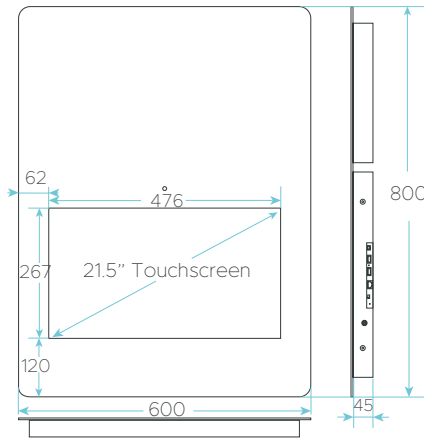

## Smart Mirror Touchscreen 21.5" / 54cm

### DESIGN

Mirror	Vanishing (Magic) Mirror
Casing	Metal, Aluminium
Size (H x W x D)	800 x 600 x 45mm
Keyhole Mounting	Yes
VESA Mount	N/A