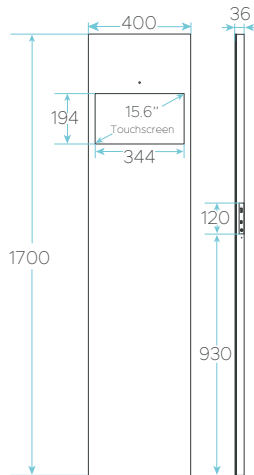

CONNECTIVITY

Wireless LAN

Model	IEEE 802.11a/b/g/n dual-band
Encryption Mode	WEP, WPA, WPA2
Wireless Projection	Support

Bluetooth

Version	V4.0
Built-in	Support

DESIGN

Mirror	Vanishing (Magic) Mirror
Casing	Metal, Aluminium
Size (H x W x D)	400 x 1700 x 36mm
Keyhole Mounting	Yes
VESA Mount	N/A