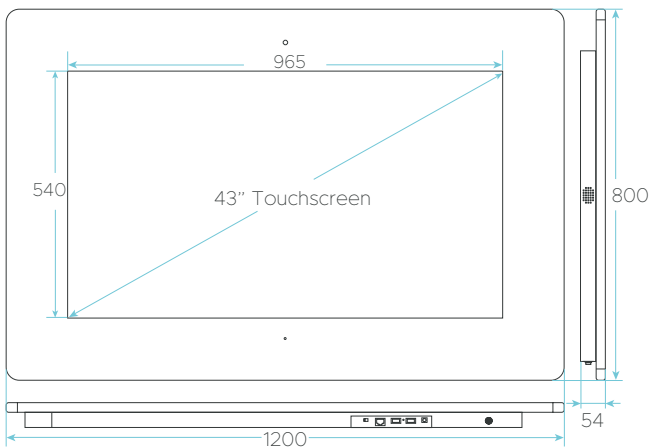

CONNECTIVITY

Wireless LAN

Model	IEEE 802.11a/b/g/n dual-band
Encryption Mode	WEP, WPA, WPA2
Wireless Projection	Support

Bluetooth

Version	V4.0
Built-in	Support

DESIGN

Mirror	Vanishing (Magic) Mirror
Casing	Metal, Aluminium
Size (H x W x D)	800 x 1200 x 54mm
Keyhole Mounting	Yes
VESA Mount	400 x 400mm