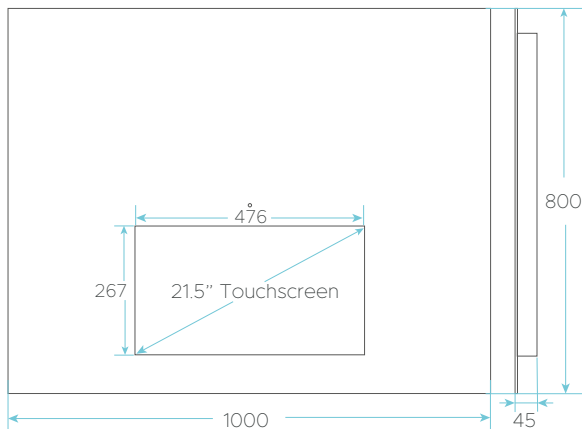

Camera

Front	13MP
-------	------

Speaker

Built-in	2 x 3W/4Ω
----------	-----------

Speech Recognition

Built-in	Support
----------	---------

Motion Detection

Built-in	Support
----------	---------

CONNECTIVITY

Wireless LAN

Model	IEEE 802.11a/b/g/n dual-band
Encryption Mode	WEP, WPA, WPA2
Wireless Projection	Support

Bluetooth

Version	V4.0
Built-in	Support

DESIGN

Mirror	Vanishing (Magic) Mirror
Casing	Metal, Aluminium
Size (H x W x D)	1000 x 800 x 45mm
Keyhole Mounting	Yes
VESA Mount	N/A